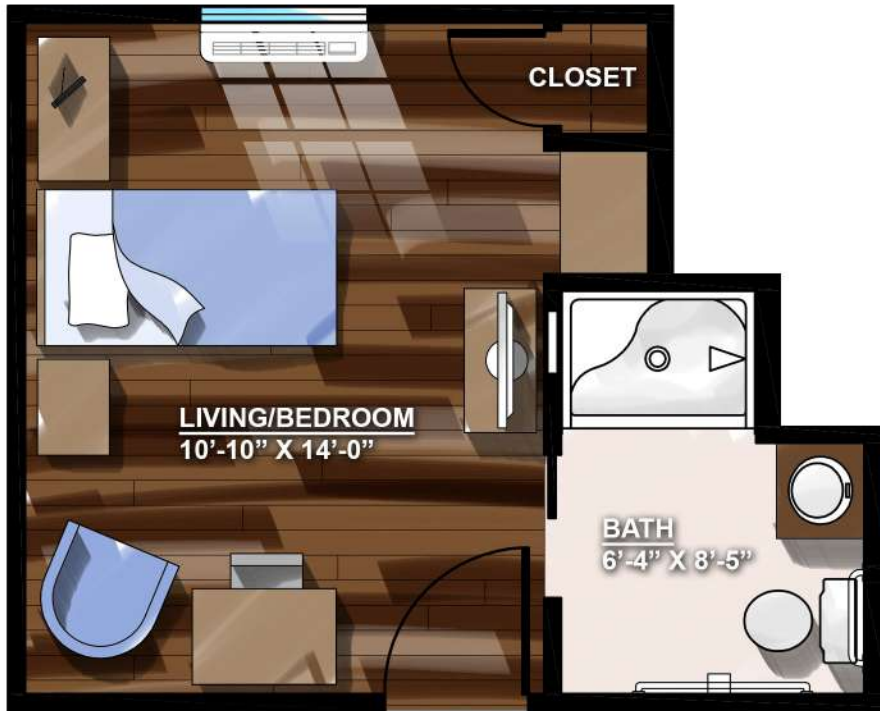

*Reflections Semi-Private Suite*  
315 Square Feet

*Reflections Private Suite*  
213 Square Feet